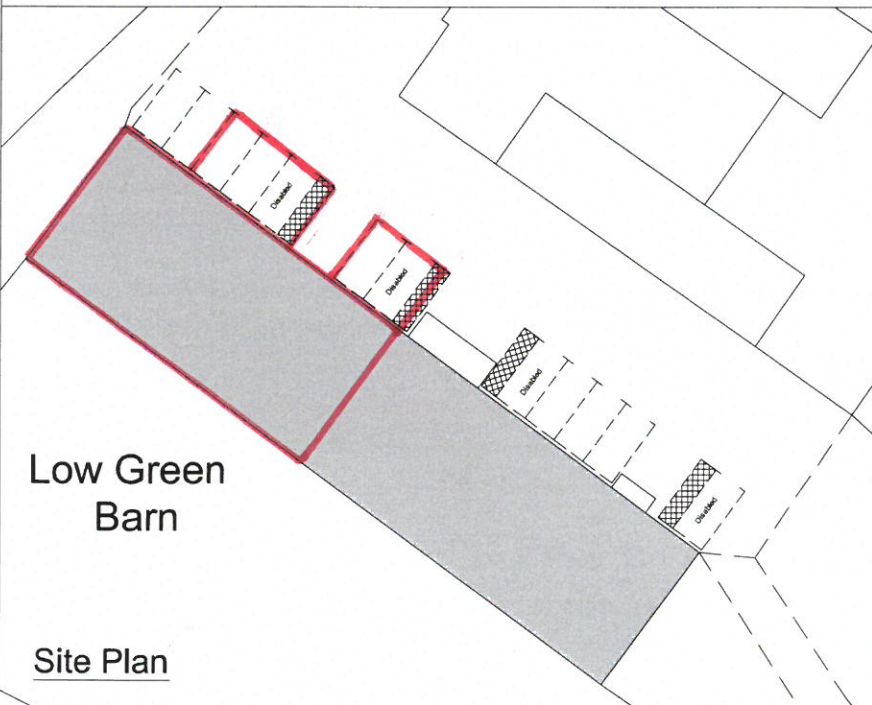

Registry Plan
1:200 - Floor Plans
1:500 - Site Plan
1:1250 - Location Plan

PLAN 2

Nowton Business Centre,
Low Green, Nowton,
Bury St Edmunds,
Suffolk. IP29 5ND.

Location Plan

Ordnance Survey (c) Crown Copyright 2011. All rights reserved. Licence number 100020449

Low Green
Barn

Site Plan

PLAN 1

GROUND FLOOR PLAN

Scale of 1:200, only when printed on A4 at 100%

FIRST FLOOR PLAN