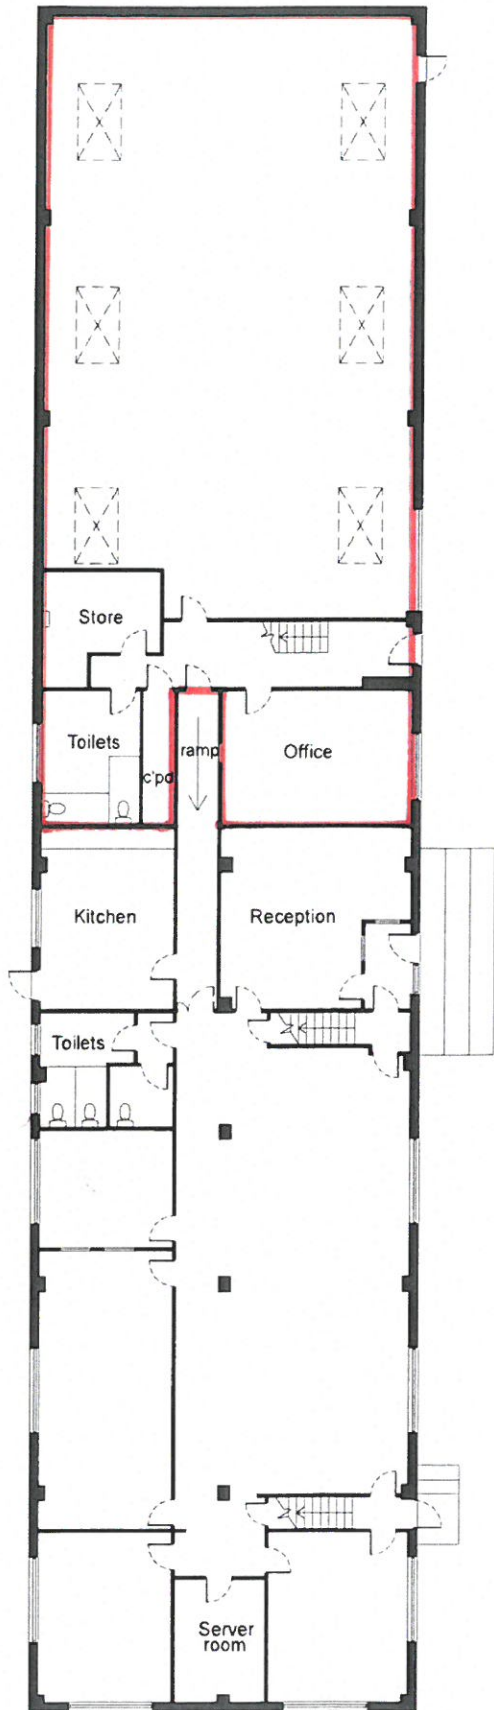

Registry Plan
1:200 - Floor Plans
1:500 - Site Plan
1:1250 - Location Plan

PLAN 2

Nowton Business Centre,
Low Green, Nowton,
Bury St Edmunds,
Suffolk. IP29 5ND.

Location Plan

Ordnance Survey (c) Crown Copyright 2011. All rights reserved. Licence number 100020449

Low Green
Barn

Site Plan

PLAN 1

GROUND FLOOR PLAN

Scale of 1:200, only when printed on A4 at 100%

FIRST FLOOR PLAN